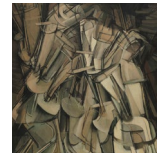

Conshohocken

Fall 2016

1. 1 **Sutcliffe Park**
   Colwell Rd. & W 9th Ave.
   Mother and Child, 1908, by Mary Cassatt
2. 2 **Conshohocken Fire Company No. 2**
   819 Fayette St.
   Marine, about 1652–53, by Simon Jacobsz. de Vlieger
3. 3 **Leeland Mansion**
   720 Fayette St.
   Portrait of Master Bunbury, 1780–81
   by Sir Joshua Reynolds
4. 4 **Conshohocken Community Center at the Fellowship House**
   515 Harry St.
   Portrait of Mademoiselle Legrand, 1875, by Pierre-Auguste Renoir
5. 5 **Mary Wood Park House**
   120 E 5th Ave.
   Self-Portrait with Palette, 1906, by Pablo Picasso
6. 6 **Conshohocken Borough Hall**
   400 Fayette St.
   Pichincha, 1867, by Frederic Edwin Church
7. 7 **Conshohocken Free Library**
   301 Fayette St.
   Horse, Pipe, and Red Flower, 1920, by Joan Miró
8. 8 **Jimmy John's**
   101 Fayette St.
   Man in a Café, 1912, by Juan Gris
9. 9 **Washington Fire Company No. 1**
   36 W Elm St.
   Nude Descending a Staircase (No. 2), 1912, by Marcel Duchamp
10. 10 **Conshohocken Train Station entrance**
    1 W Elm St.
    Present Futures, 2006, by Moe Brooker
11. 11 **The Outbound Station**
    2 Harry St.
    Jackie (Four Jackies) (Portraits of Mrs. Jacqueline Kennedy), 1964, by Andy Warhol
12. 12 **Aubrey Collins, Jr. Memorial Park**
    E Elm & Poplar Sts.
    Rondel Depicting Holofernes's Army Crossing the Euphrates River, 1246–48, made in France