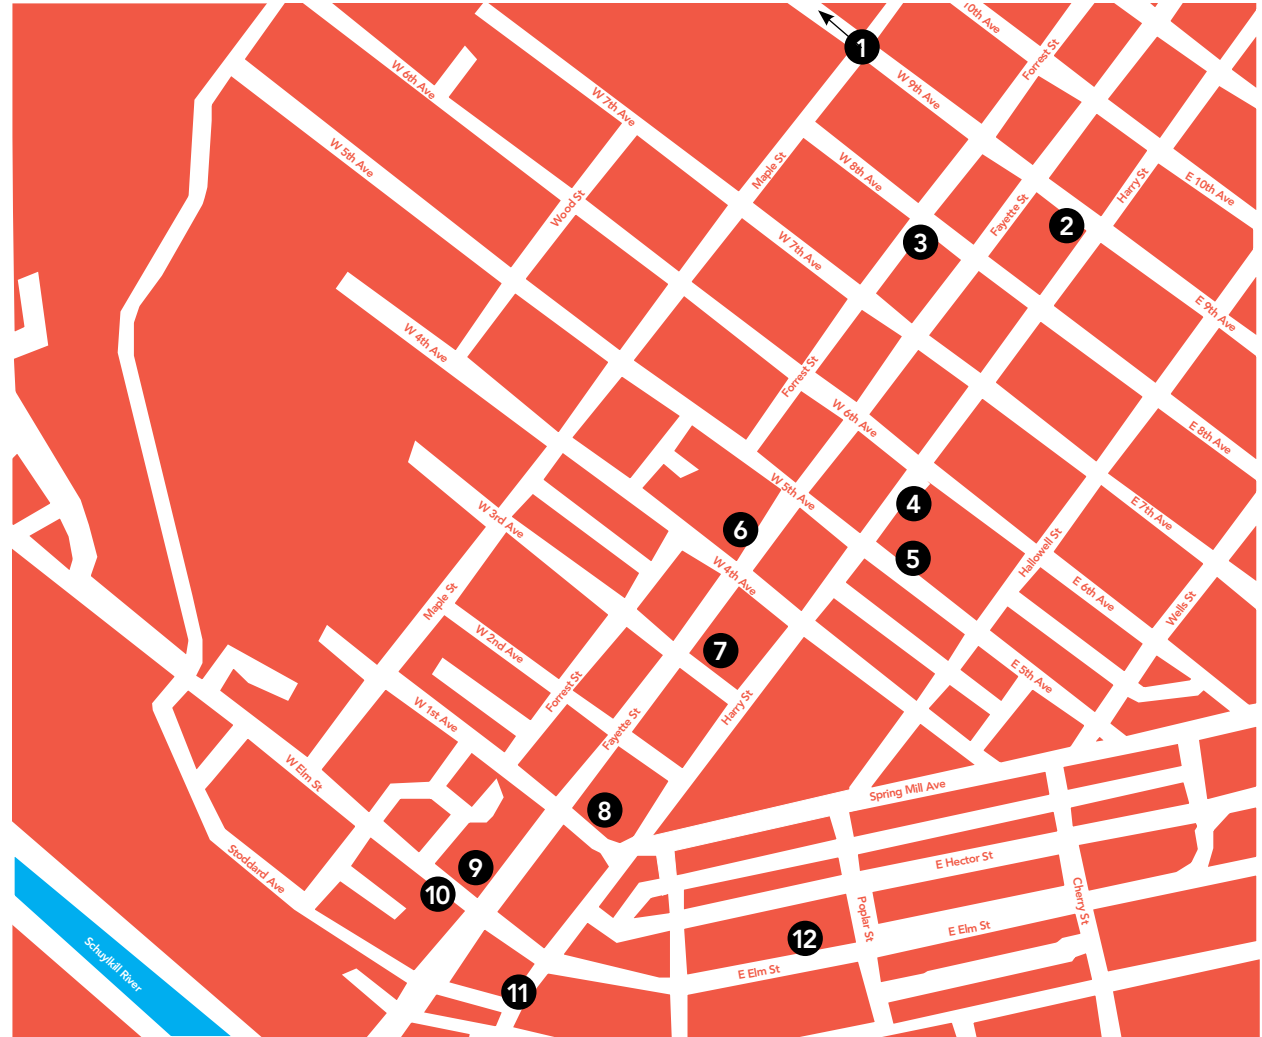

*Inside Out* brings full-scale, high-quality replicas of works from the Museum's collection into communities in and around Philadelphia. Since the project began in 2015, the Museum has placed masterpieces in 260 locations throughout 22 communities, inspiring surprising and spontaneous interactions with art in unexpected places.

## Fall 2016

1 Mary Cassatt

2 Simon Jacobsz. de Vlieger

3 Sir Joshua Reynolds

4 Pierre-Auguste Renoir

5 Pablo Picasso

6 Frederic Edwin Church

- 1 **Sutcliffe Park**  
Colwell Rd. & W 9th Ave.  
*Mother and Child*, 1908, by Mary Cassatt
- 2 **Conshohocken Fire Company No. 2**  
819 Fayette St.  
*Marine*, about 1652–53, by Simon Jacobsz. de Vlieger
- 3 **Leeland Mansion**  
720 Fayette St.  
*Portrait of Master Bunbury*, 1780–81  
by Sir Joshua Reynolds
- 4 **Conshohocken Community Center at the Fellowship House**  
515 Harry St.  
*Portrait of Mademoiselle Legrand*, 1875, by Pierre-Auguste Renoir
- 5 **Mary Wood Park House**  
120 E 5th Ave.  
*Self-Portrait with Palette*, 1906, by Pablo Picasso
- 6 **Conshohocken Borough Hall**  
400 Fayette St.  
*Pichincha*, 1867, by Frederic Edwin Church
- 7 **Conshohocken Free Library**  
301 Fayette St.  
*Horse, Pipe, and Red Flower*, 1920, by Joan Miró
- 8 **Jimmy John's**  
101 Fayette St.  
*Man in a Café*, 1912, by Juan Gris
- 9 **Washington Fire Company No. 1**  
36 W Elm St.  
*Nude Descending a Staircase (No. 2)*, 1912, by Marcel Duchamp
- 10 **Conshohocken Train Station entrance**  
1 W Elm St.  
*Present Futures*, 2006, by Moe Brooker
- 11 **The Outbound Station**  
2 Harry St.  
*Jackie (Four Jackies) (Portraits of Mrs. Jacqueline Kennedy)*, 1964, by Andy Warhol
- 12 **Aubrey Collins, Jr. Memorial Park**  
E Elm & Poplar Sts.  
*Rondel Depicting Holofernes's Army Crossing the Euphrates River*, 1246–48, made in France

7 Joan Miró

8 Juan Gris

9 Marcel Duchamp

10 Moe Brooker

11 Andy Warhol

12 Rondel