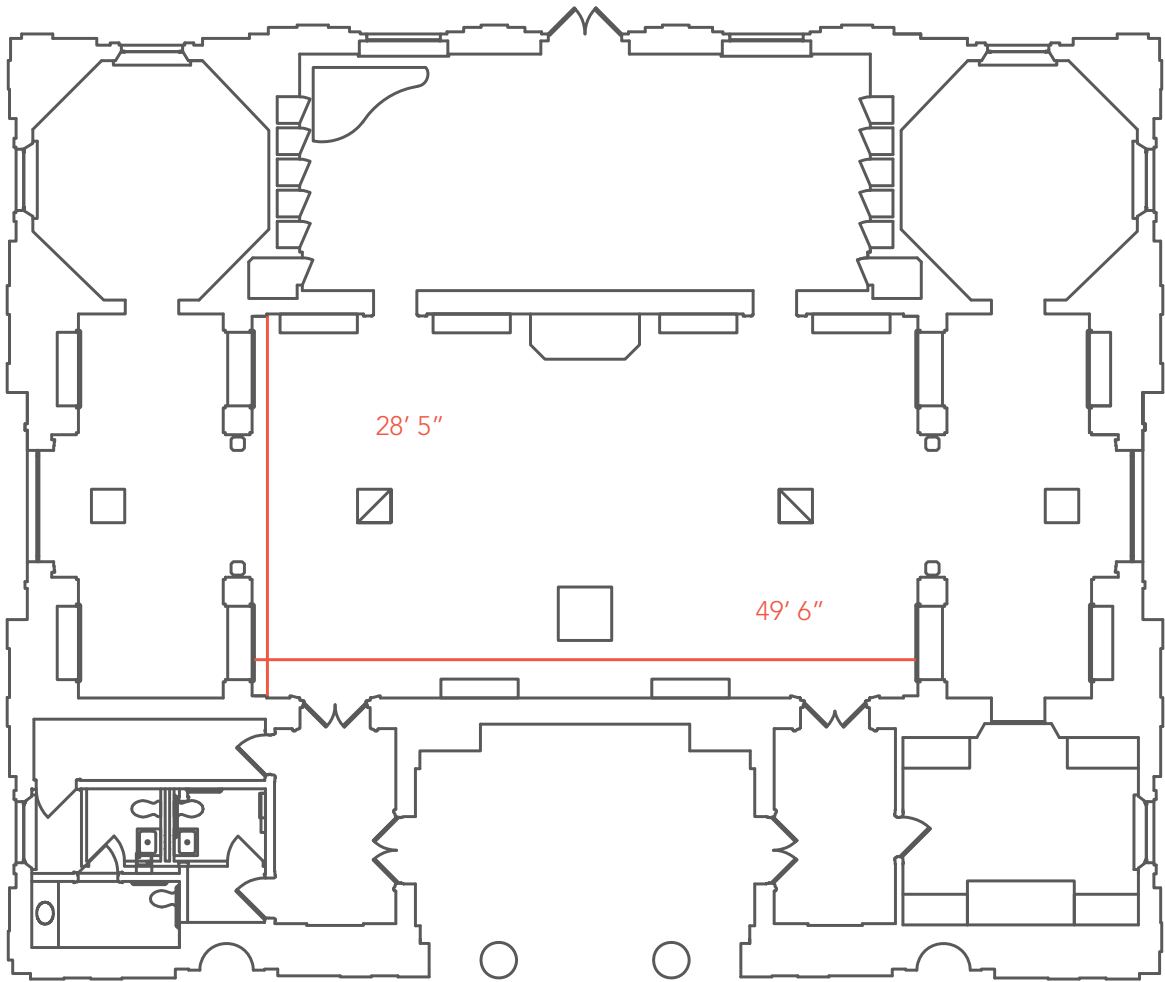

Floorplans

Rodin Interior

Maximum Capacity

Reception: 125

Dinner: 60

Special Events

215-684-7310

entertaining@philamuseum.org

philamuseum.org/entertaining

1015-8209

Floorplans

Dorrance H. Hamilton Garden

Maximum Capacity

Reception: 125

Dinner: 60